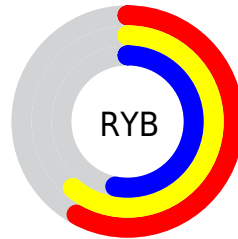

## Conversions Part 2

Format	Color
<a href="#">RYB</a>	<a href="#">147, 156, 136</a>
Decimal	<a href="#">10261896</a>
CIELab	<a href="#">62.00, 0.25, 7.78</a>
CIELCh	<a href="#">62, 7.781, 88.169</a>
Yxy	<a href="#">30.4025, 0.3327, 0.3493</a>
Android (android.graphics.Color)	<a href="#">4288451976</a> ( <a href="#">0xFF9C9588</a> )
YUV	<a href="#">149.6110, -6.7102, 5.6032</a>
Hunter-Lab	<a href="#">55.1385, -2.7373, 8.8265</a>

A 20% lighter version of the original color is  $82, 7.967, 87.283$ , and  $42, 7.850, 86.030$  is the 20% darker color. If you saturate the color by 10%, you get  $60, 14.020, 86.918$ , and if you desaturate by 10%, it is  $64, 1.682, 89.318$ .

# Distribution

Red (61%)

Green (58%)

Blue (53%)

Red (58%)

Yellow (61%)

Blue (53%)

Cyan (0%)