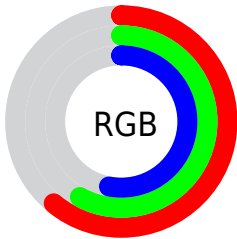

Distribution

Red (61%)

Green (58%)

Blue (53%)