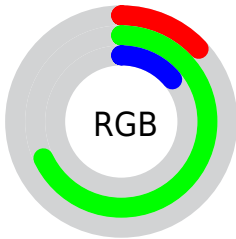

Distribution

- Red (13%)
- Green (68%)
- Blue (14%)