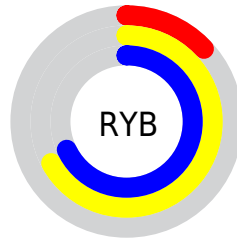

## Conversions Part 2

<b>Format</b>	<b>Color</b>
<a href="#">RYB</a>	<a href="#">34, 172, 173</a>
Decimal	<a href="#">2272547</a>
CIELab	<a href="#">62.00, -60.47, 55.80</a>
CIElCh	<a href="#">62, 82.281, 137.299</a>
Yxy	<a href="#">30.4025, 0.3009, 0.5739</a>
Android (android.graphics.Color)	<a href="#">4280462627 (0xFF22AD23)</a>
YUV	<a href="#">115.7070, -39.7886, -71.6570</a>
Hunter-Lab	<a href="#">55.1385, -44.8860, 31.4680</a>

# Details

The CIELCh color **62, 82.281, 137.299** is a dark color, and the websafe version is hex **009900**. A complement of this color would be **43, 80.110, 328.218**, and the grayscale version is **49, 0.007, 296.813**.

A 20% lighter version of the original color is **82, 82.459, 137.184**, and **43, 68.185, 136.016** is the 20% darker color. If you saturate the color by 10%, you get **62, 86.883, 136.528**, and if you desaturate by 10%, it is **62, 75.514, 138.320**.

# Distribution

- Red (13%)
- Green (68%)
- Blue (14%)

- Red (13%)
- Yellow (67%)
- Blue (68%)

- Cyan (80%)
- Magenta (0%)
- Yellow (80%)
- Black (32%)

- Cyan (87%)
- Magenta (32%)
- Yellow (86%)