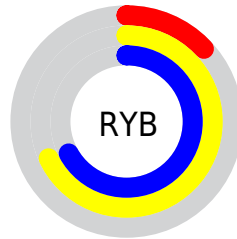

## Conversions Part 2

<b>Format</b>	<b>Color</b>
<a href="#">RYB</a>	<a href="#">33, 173, 172</a>
Decimal	<a href="#">2272545</a>
CIELab	<a href="#">62.00, -60.59, 56.39</a>
CIELCh	<a href="#">62, 82.773, 137.057</a>
Yxy	<a href="#">30.4025, 0.3015, 0.5758</a>
Android (android.graphics.Color)	<a href="#">4280462625 (0xFF22AD21)</a>
YUV	<a href="#">115.4790, -40.6621, -71.4571</a>
Hunter-Lab	<a href="#">55.1385, -44.9556, 31.6272</a>

# Details

The CIELCh color **62, 82.773, 137.057** is a dark color, and the websafe version is hex **009900**. A complement of this color would be **43, 80.766, 327.738**, and the grayscale version is **49, 0.007, 296.813**.

A 20% lighter version of the original color is **82, 82.819, 137.021**, and **43, 68.185, 136.016** is the 20% darker color. If you saturate the color by 10%, you get **62, 87.194, 136.376**, and if you desaturate by 10%, it is **62, 76.139, 138.010**.

# Distribution

- Red (13%)
- Green (68%)
- Blue (13%)

- Red (13%)
- Yellow (68%)
- Blue (67%)

- Cyan (80%)
- Magenta (0%)
- Yellow (81%)
- Black (32%)

- Cyan (87%)
- Magenta (32%)
- Yellow (87%)