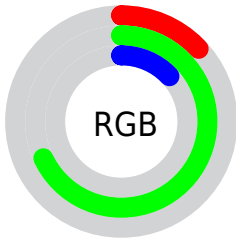

Distribution

- Red (13%)
- Green (68%)
- Blue (13%)