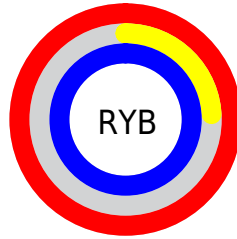

- Red (100%)
- Yellow (24%)
- Blue (100%)