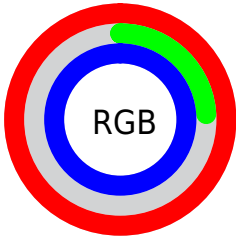

Distribution

- Red (100%)
- Green (24%)
- Blue (100%)