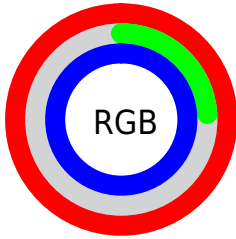

Distribution

- Red (100%)
- Green (24%)
- Blue (100%)