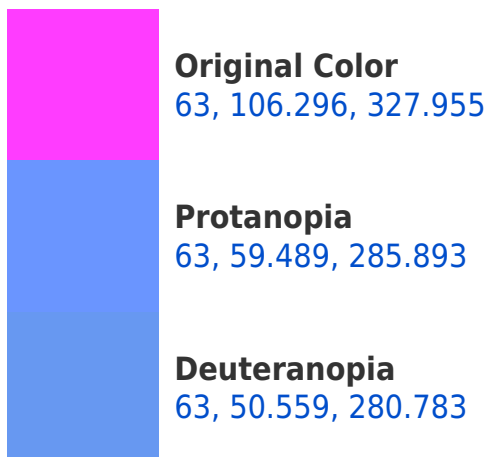

## **Background**

This preview shows how black text looks on a background with the CIELCh color 63, 106.296, 327.955.

This preview shows how white text looks on a background with the CIELCh color 63, 106.296, 327.955.

## Dichromacy

**Tritanopia**  
63, 53.789, 22.035

# Trichromacy

**Original Color**  
63, 106.296, 327.955

**Protanomaly**  
59, 78.927, 306.535

**Deuteranomaly**  
59, 72.994, 306.189

**Tritanomaly**  
62, 65.664, 351.600

# Monochromacy

**Original Color**  
63, 106.296, 327.955

**Achromatopsia**  
58, 0.007, 296.813

**Achromatomaly**  
57, 47.036, 326.505