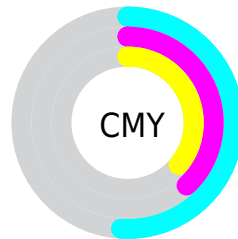

A 20% lighter version of the original color is **83, 12.775, 208.139**, and **43, 12.638, 206.266** is the 20% darker color. If you saturate the color by 10%, you get **62, 17.160, 208.746**, and if you desaturate by 10%, it is **65, 7.561, 208.725**.

# Distribution

Red (49%)

Green (62%)

Blue (64%)

Red (49%)

Yellow (56%)

Blue (64%)

Cyan (24%)

Magenta (2%)

Yellow (0%)

Black (36%)

Cyan (51%)

Magenta (38%)

Yellow (36%)