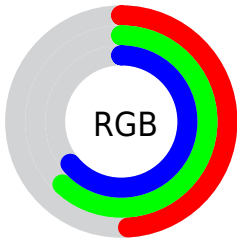

Distribution

Red (49%)

Green (62%)

Blue (64%)