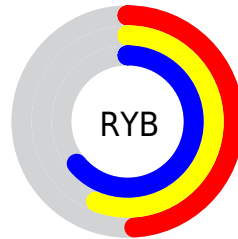

## Conversions Part 2

Format	Color
<a href="#">RYB</a>	<a href="#">124, 142, 163</a>
Decimal	<a href="#">8167331</a>
CIELab	<a href="#">63.00, -11.03, -6.03</a>
CIElCh	<a href="#">63, 12.575, 208.675</a>
Yxy	<a href="#">31.5869, 0.2777, 0.3225</a>
Android (android.graphics.Color)	<a href="#">4286357411 (0xFF7C9FA3)</a>
YUV	<a href="#">148.9910, 6.9064, -21.9171</a>
Hunter-Lab	<a href="#">56.2022, -11.9730, -1.9795</a>

# Details

The CIELCh color **63, 12.575, 208.675** is a dark color, and the websafe version is hex **669999**. A complement of this color would be **57, 14.795, 29.658**, and the grayscale version is **62, 0.008, 296.813**.

A 20% lighter version of the original color is **83, 12.775, 208.139**, and **43, 12.638, 206.266** is the 20% darker color. If you saturate the color by 10%, you get **62, 17.160, 208.746**, and if you desaturate by 10%, it is **65, 7.561, 208.725**.

# Distribution

Red (49%)

Green (62%)

Blue (64%)

Red (49%)

Yellow (56%)

Blue (64%)

Cyan (24%)