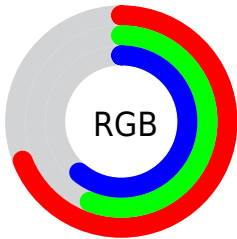

Distribution

- Red (69%)
- Green (56%)
- Blue (61%)