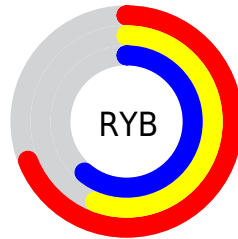

- Red (69%)
- Yellow (56%)
- Blue (61%)