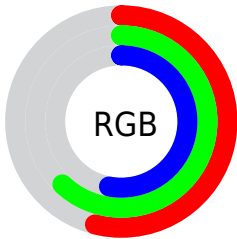

Distribution

Red (54%)

Green (62%)

Blue (53%)