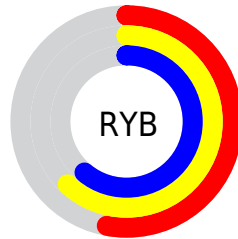

A 20% lighter version of the original color is  $83, 14.890, 140.449$ , and  $43, 14.962, 140.826$  is the 20% darker color. If you saturate the color by 10%, you get  $62, 25.157, 140.612$ , and if you desaturate by 10%, it is  $64, 4.093, 141.827$ .

# Distribution

Red (54%)

Green (62%)

Blue (53%)

Red (53%)

Yellow (62%)

Blue (61%)

Cyan (13%)