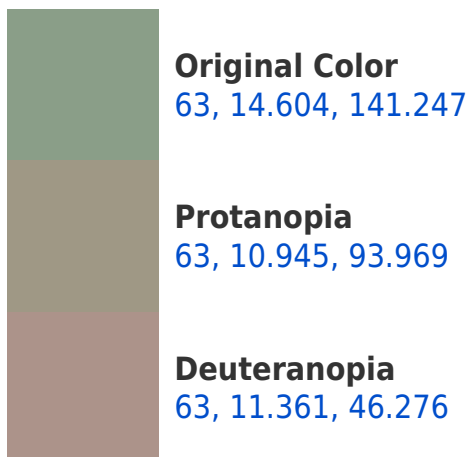

# Black Background

This preview shows how the CIELCh color 63, 14.604, 141.247 looks on a black background.

## **Background**

This preview shows how black text looks on a background with the CIELCh color 63, 14.604, 141.247.

This preview shows how white text looks on a background with the CIELCh color 63, 14.604, 141.247.

## Dichromacy

**Tritanopia**  
63, 7.735, 259.636

# Trichromacy

**Original Color**  
63, 14.604, 141.247

**Protanomaly**  
63, 11.194, 115.118

**Deuteranomaly**  
63, 8.596, 84.387

**Tritanomaly**  
63, 5.251, 199.011