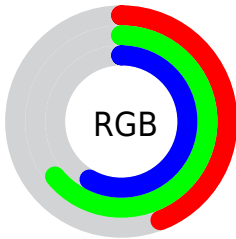

Distribution

Red (44%)

Green (64%)

Blue (58%)