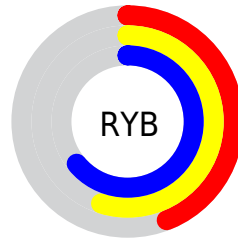

## Conversions Part 2

Format	Color
<a href="#">RYB</a>	<a href="#">113, 141, 162</a>
Decimal	<a href="#">7447189</a>
CIELab	<a href="#">63.00, -19.26, 1.51</a>
CIElCh	<a href="#">63, 19.320, 175.519</a>
Yxy	<a href="#">31.5869, 0.2799, 0.3507</a>
Android (android.graphics.Color)	<a href="#">4285637269 (0xFF71A295)</a>
YUV	<a href="#">145.8670, 1.5446, -28.8244</a>
Hunter-Lab	<a href="#">56.2022, -18.2843, 4.2522</a>

# Details

The CIELCh color **63, 19.320, 175.519** is a dark color, and the websafe version is hex **669999**. A complement of this color would be **53, 21.340, 1.708**, and the grayscale version is **61, 0.008, 296.813**.

A 20% lighter version of the original color is **83, 19.369, 175.511**, and **43, 19.247, 175.039** is the 20% darker color. If you saturate the color by 10%, you get **62, 25.146, 174.399**, and if you desaturate by 10%, it is **64, 13.145, 176.555**.

# Distribution

Red (44%)

Green (64%)

Blue (58%)

Red (44%)

Yellow (55%)

Blue (64%)

Cyan (30%)