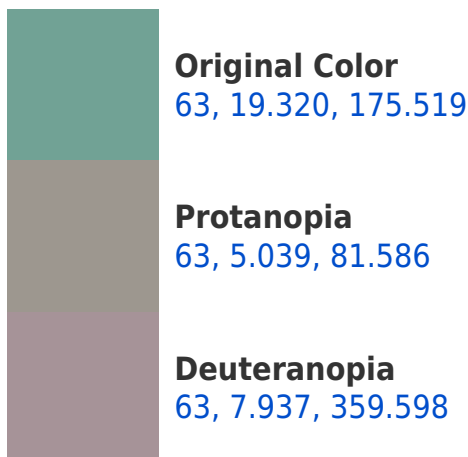

## White Background

This preview shows how the CIELCh color 63, 19.320, 175.519 looks on a white background.

## Background

This preview shows how black text looks on a background with the CIELCh color 63, 19.320, 175.519.

This preview shows how white text looks on a background with the CIELCh color 63, 19.320, 175.519.

## Dichromacy

**Tritanopia**  
63, 15.530, 226.456

# Trichromacy

**Original Color**  
63, 19.320, 175.519

**Protanomaly**  
63, 7.817, 153.140

**Deuteranomaly**  
63, 2.565, 173.495

**Tritanomaly**  
63, 15.417, 206.523