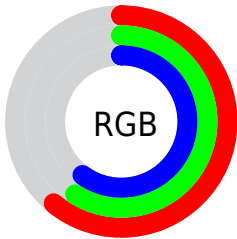

Distribution

- Red (61%)
- Green (59%)
- Blue (60%)