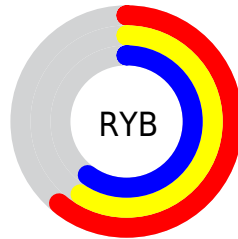

- Red (61%)
- Yellow (59%)
- Blue (60%)