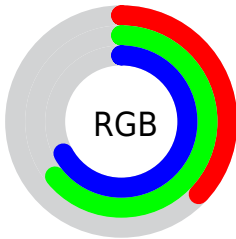

Distribution

- Red (37%)
- Green (64%)
- Blue (67%)