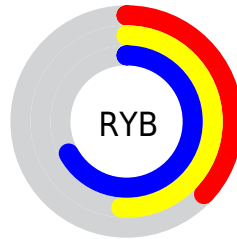

- Red (37%)
- Yellow (51%)
- Blue (67%)