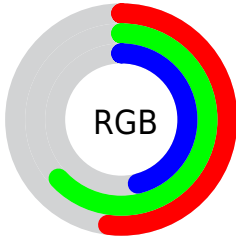

Distribution

- Red (52%)
- Green (63%)
- Blue (46%)