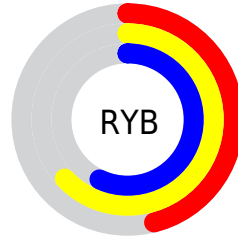

- Red (46%)
- Yellow (63%)
- Blue (57%)