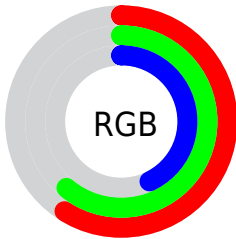

Distribution

- Red (59%)
- Green (61%)
- Blue (43%)