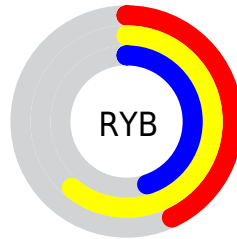

- Red (43%)
- Yellow (61%)
- Blue (45%)