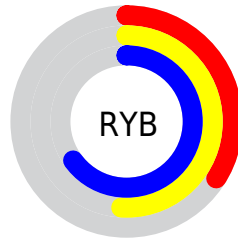

- Red (34%)
- Yellow (51%)
- Blue (65%)