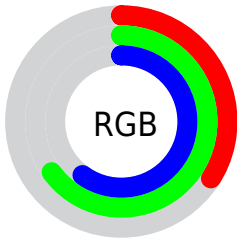

Distribution

- Red (34%)
- Green (65%)
- Blue (60%)