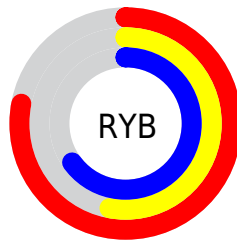

# Details

The CIELCh color  $63, 29.801, 347.595$  is a light color, and the websafe version is hex `CC99CC`. A complement of this color would be  $75, 28.552, 161.436$ , and the grayscale version is  $64, 0.008, 296.813$ .

A 20% lighter version of the original color is  $83, 29.558, 347.351$ , and  $43, 29.897, 347.729$  is the 20% darker color. If you saturate the color by 10%, you get  $58, 38.936, 348.853$ , and if you desaturate by 10%, it is  $68, 20.485, 346.501$ .

# Distribution

Red (78%)

Green (53%)

Blue (65%)

Red (78%)

Yellow (53%)

Blue (65%)

Cyan (0%)