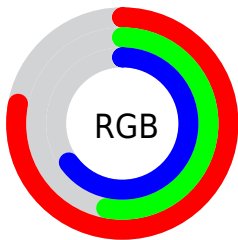

Distribution

Red (78%)

Green (53%)

Blue (65%)