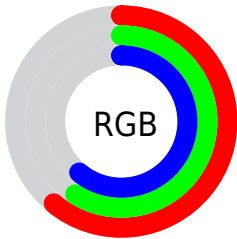

Distribution

- Red (61%)
- Green (59%)
- Blue (61%)