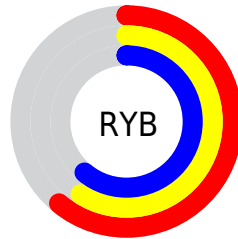

## Conversions Part 2

<b>Format</b>	<b>Color</b>
<a href="#">RYB</a>	<a href="#">156, 151, 156</a>
Decimal	<a href="#">10262428</a>
CIELab	<a href="#">63.00, 2.78, -1.98</a>
CIElCh	<a href="#">63, 3.412, 324.551</a>
Yxy	<a href="#">31.5869, 0.3131, 0.3214</a>
Android (android.graphics.Color)	<a href="#">4288452508 (0xFF9C979C)</a>
YUV	<a href="#">153.0650, 1.4470, 2.5740</a>
Hunter-Lab	<a href="#">56.2022, -0.6477, 1.4548</a>

# Details

The CIELCh color **63, 3.412, 324.551** is a light color, and the websafe version is hex **999999**. A complement of this color would be **64, 3.396, 144.330**, and the grayscale version is **63, 0.008, 296.813**.

A 20% lighter version of the original color is **83, 3.229, 324.489**, and **43, 3.666, 324.643** is the 20% darker color. If you saturate the color by 10%, you get **59, 14.126, 325.134**, and if you desaturate by 10%, it is **67, 7.142, 144.115**.

# Distribution

- Red (61%)
- Green (59%)
- Blue (61%)

- Red (61%)
- Yellow (59%)
- Blue (61%)

- Cyan (0%)
- Magenta (3%)
- Yellow (0%)
- Black (39%)

- Cyan (39%)
- Magenta (41%)
- Yellow (39%)