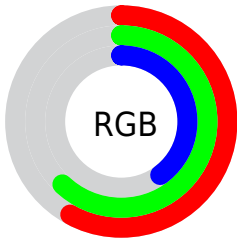

Distribution

Red (58%)

Green (62%)

Blue (40%)