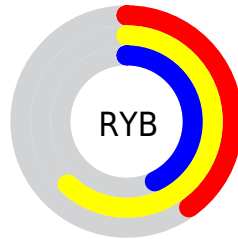

# Details

The CIELCh color **63, 30.328, 113.303** is a dark color, and the websafe version is hex **999966**. A complement of this color would be **46, 32.908, 299.160**, and the grayscale version is **62, 0.008, 296.813**.

A 20% lighter version of the original color is **83, 30.382, 113.500**, and **43, 30.454, 113.698** is the 20% darker color. If you saturate the color by 10%, you get **63, 38.587, 112.607**, and if you desaturate by 10%, it is **63, 21.805, 114.039**.

# Distribution

Red (58%)

Green (62%)

Blue (40%)

Red (40%)

Yellow (62%)

Blue (43%)

Cyan (5%)