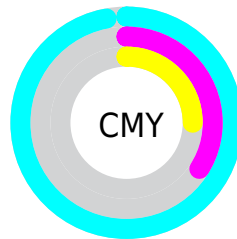

A 20% lighter version of the original color is **83, 35.172, 220.677**, and **44, 27.578, 227.431** is the 20% darker color. If you saturate the color by 10%, you get **63, 35.377, 221.551**, and if you desaturate by 10%, it is **64, 34.619, 218.381**.

# Distribution

- Red (3%)
- Green (65%)
- Blue (75%)

- Red (3%)
- Yellow (36%)
- Blue (75%)

- Cyan (96%)
- Magenta (13%)
- Yellow (0%)
- Black (25%)

- Cyan (97%)
- Magenta (34%)
- Yellow (25%)

# Brightness & Saturation Gradients

These gradients show how the CIELCh color 63, 35.228, 220.646 changes by changing the brightness by 10 percent. The first figure shows a shift by +10% for each color and the second figure -10%.