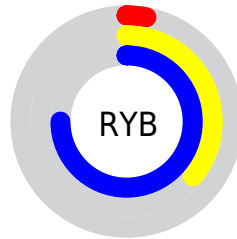

- Red (3%)
- Yellow (36%)
- Blue (75%)