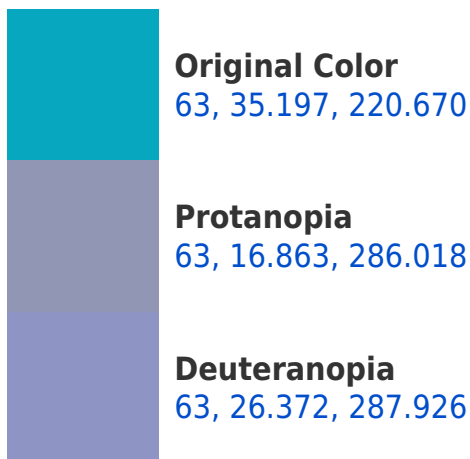

# Black Background

This preview shows how the CIELCh color 63, 35.228, 220.646 looks on a black background.

## Background

This preview shows how black text looks on a background with the CIELCh color 63, 35.228, 220.646.

This preview shows how white text looks on a background with the CIELCh color 63, 35.228, 220.646.

## Dichromacy

**Tritanopia**  
63, 35.353, 209.647

# Trichromacy

**Original Color**  
63, 35.197, 220.670

**Protanomaly**  
61, 23.887, 239.780

**Deuteranomaly**  
62, 27.911, 250.631

**Tritanomaly**  
63, 35.201, 213.610