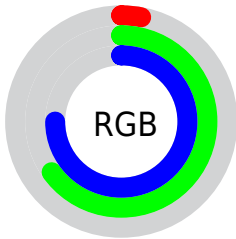

Distribution

- Red (3%)
- Green (65%)
- Blue (75%)