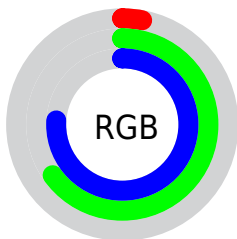

Distribution

- Red (3%)
- Green (65%)
- Blue (76%)