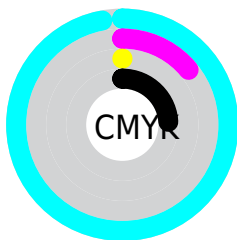

## Conversions Part 2

<b>Format</b>	<b>Color</b>
<a href="#">RYB</a>	<a href="#">7, 93, 195</a>
Decimal	<a href="#">501699</a>
CIELab	<a href="#">63.00, -25.69, -24.44</a>
CIElCh	<a href="#">63, 35.457, 223.574</a>
Yxy	<a href="#">31.5869, 0.2123, 0.2827</a>
Android (android.graphics.Color)	<a href="#">4278691779 (0xFF07A7C3)</a>
YUV	<a href="#">122.3520, 35.8155, -101.1637</a>
Hunter-Lab	<a href="#">56.2022, -22.9944, -20.1858</a>

# Details

The CIELCh color **63, 35.457, 223.574** is a dark color, and the websafe version is hex **0099CC**. The color can be described as dark washed azure. A complement of this color would be **42, 80.495, 41.611**, and the grayscale version is **51, 0.007, 296.813**.

A 20% lighter version of the original color is **83, 35.461, 224.349**, and **44, 28.069, 231.291** is the 20% darker color. If you saturate the color by 10%, you get **63, 35.613, 224.498**, and if you desaturate by 10%, it is **64, 34.816, 221.015**.

# Distribution

- Red (3%)
- Green (65%)
- Blue (76%)

- Red (3%)
- Yellow (36%)
- Blue (76%)

- Cyan (97%)
- Magenta (14%)
- Yellow (0%)
- Black (24%)

- Cyan (97%)
- Magenta (35%)
- Yellow (24%)