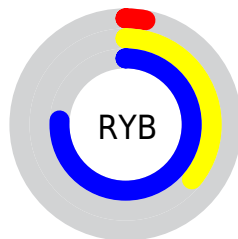

- Red (3%)
- Yellow (36%)
- Blue (76%)