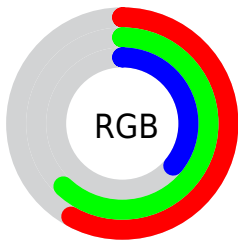

Distribution

- Red (58%)
- Green (62%)
- Blue (36%)