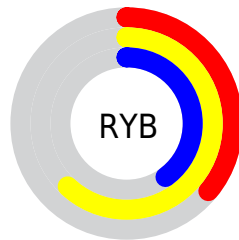

- Red (36%)
- Yellow (62%)
- Blue (40%)