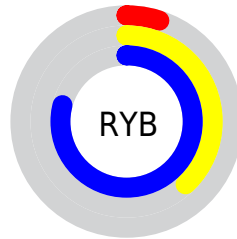

- Red (5%)
- Yellow (38%)
- Blue (79%)