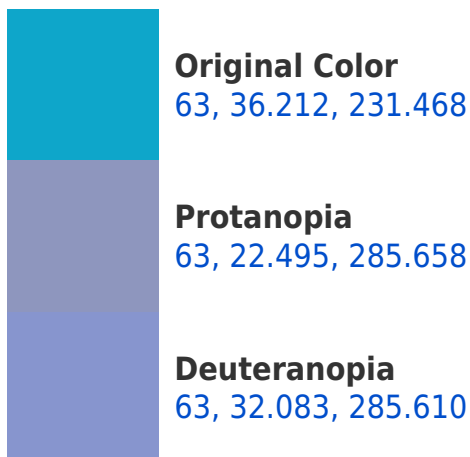

# Black Background

This preview shows how the CIELCh color 63, 36.212, 231.468 looks on a black background.

## Background

This preview shows how black text looks on a background with the CIELCh color 63, 36.212, 231.468.

This preview shows how white text looks on a background with the CIELCh color 63, 36.212, 231.468.

## Dichromacy

**Tritanopia**  
63, 35.353, 209.647

# Trichromacy

**Original Color**  
63, 36.212, 231.468

**Protanomaly**  
62, 27.247, 250.489

**Deuteranomaly**  
62, 32.470, 259.197

**Tritanomaly**  
63, 35.083, 217.688