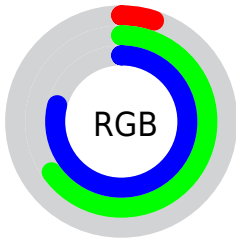

Distribution

- Red (5%)
- Green (65%)
- Blue (79%)