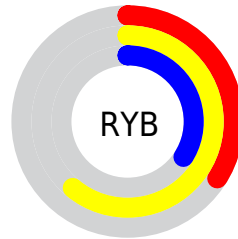

## Conversions Part 2

Format	Color
<a href="#">RYB</a>	<a href="#">87, 156, 87</a>
Decimal	<a href="#">10263639</a>
CIELab	<a href="#">63.00, -10.35, 36.00</a>
CIELCh	<a href="#">63, 37.458, 106.040</a>
Yxy	<a href="#">31.5869, 0.3767, 0.4348</a>
Android (android.graphics.Color)	<a href="#">4288453719 (0xFF9C9C57)</a>
YUV	<a href="#">148.1340, -30.1391, 6.8985</a>
Hunter-Lab	<a href="#">56.2022, -11.4349, 24.8940</a>

# Details

The CIELCh color **63, 37.458, 106.040** is a dark color, and the websafe version is hex **999966**. A complement of this color would be **40, 42.004, 296.151**, and the grayscale version is **62, 0.008, 296.813**.

A 20% lighter version of the original color is **83, 37.361, 105.629**, and **43, 37.359, 106.174** is the 20% darker color. If you saturate the color by 10%, you get **63, 45.204, 105.188**, and if you desaturate by 10%, it is **63, 29.289, 106.952**.

# Distribution

Red (61%)

Green (61%)

Blue (34%)

Red (34%)

Yellow (61%)

Blue (34%)

Cyan (0%)