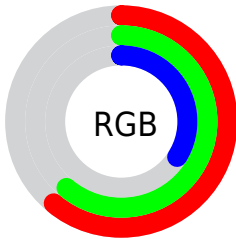

Distribution

Red (61%)

Green (61%)

Blue (34%)