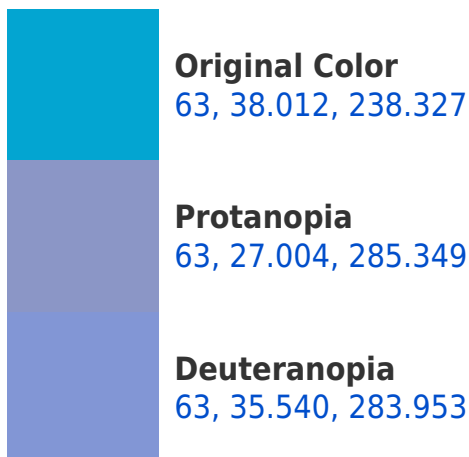

# Black Background

This preview shows how the CIELCh color 63, 38.036, 238.296 looks on a black background.

## Background

This preview shows how black text looks on a background with the CIELCh color 63, 38.036, 238.296.

This preview shows how white text looks on a background with the CIELCh color 63, 38.036, 238.296.

## Dichromacy

# Trichromacy

**Original Color**  
63, 38.012, 238.327

**Protanomaly**  
62, 31.147, 255.128

**Deuteranomaly**  
62, 35.846, 260.622