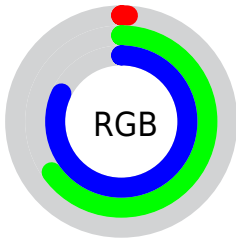

Distribution

- Red (1%)
- Green (65%)
- Blue (82%)