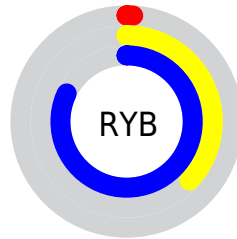

- Red (1%)
- Yellow (37%)
- Blue (82%)