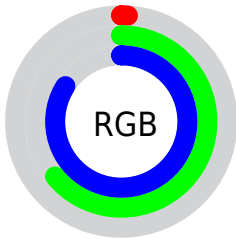

Distribution

- Red (1%)
- Green (64%)
- Blue (84%)