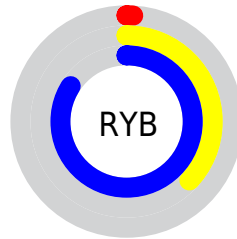

- Red (1%)
- Yellow (37%)
- Blue (84%)