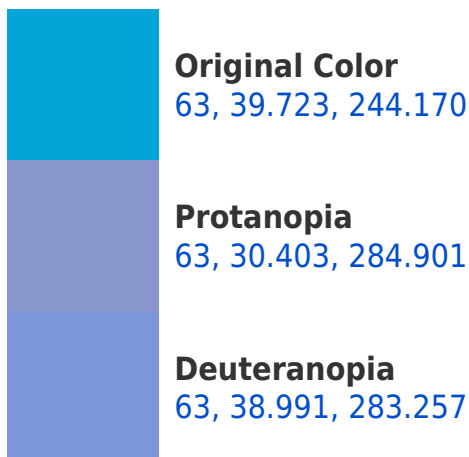

# Black Background

This preview shows how the CIELCh color 63, 39.744, 244.137 looks on a black background.

## **Background**

This preview shows how black text looks on a background with the CIELCh color 63, 39.744, 244.137.

This preview shows how white text looks on a background with the CIELCh color 63, 39.744, 244.137.

## Dichromacy

**Tritanopia**  
63, 35.390, 208.673

# Trichromacy

**Original Color**  
63, 39.723, 244.170

**Protanomaly**  
62, 34.076, 260.256

**Deuteranomaly**  
62, 39.122, 264.307

**Tritanomaly**  
63, 35.455, 221.496