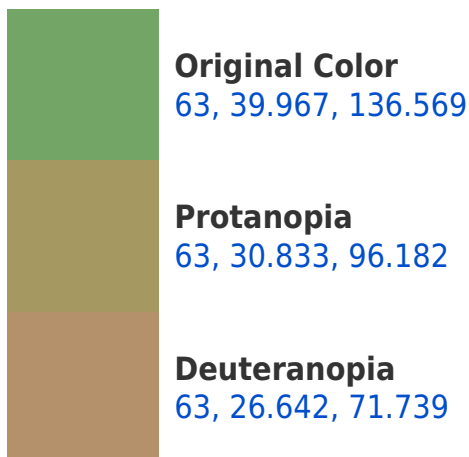

# Black Background

This preview shows how the CIELCh color 63, 39.967, 136.569 looks on a black background.

## **Background**

This preview shows how black text looks on a background with the CIELCh color 63, 39.967, 136.569.

This preview shows how white text looks on a background with the CIELCh color 63, 39.967, 136.569.

## Dichromacy

**Tritanopia**  
63, 12.574, 234.195

# Trichromacy

**Original Color**  
63, 39.967, 136.569

**Protanomaly**  
63, 32.017, 114.338

**Deuteranomaly**  
62, 26.062, 102.555

**Tritanomaly**  
63, 16.304, 166.965