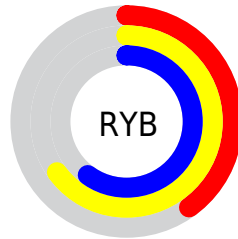

A 20% lighter version of the original color is  $83, 39.544, 136.451$ , and  $43, 40.071, 136.690$  is the 20% darker color. If you saturate the color by 10%, you get  $62, 50.011, 135.913$ , and if you desaturate by 10%, it is  $64, 29.590, 137.193$ .

# Distribution

Red (45%)

Green (65%)

Blue (40%)

Red (40%)

Yellow (65%)

Blue (60%)

Cyan (30%)