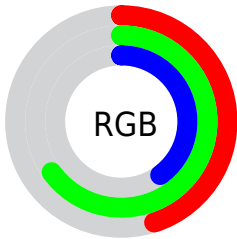

Distribution

Red (45%)

Green (65%)

Blue (40%)