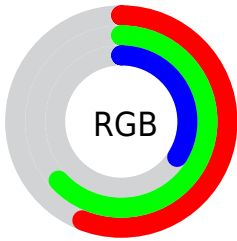

Distribution

Red (56%)

Green (63%)

Blue (34%)