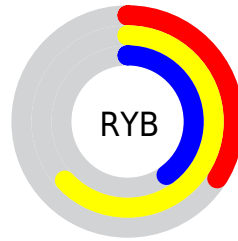

# Details

The CIELCh color  $63, 40.512, 115.649$  is a dark color, and the websafe version is hex  $999966$ . A complement of this color would be  $41, 45.165, 302.671$ , and the grayscale version is  $61, 0.008, 296.813$ .

A 20% lighter version of the original color is  $83, 40.770, 115.734$ , and  $43, 40.979, 115.724$  is the 20% darker color. If you saturate the color by 10%, you get  $63, 48.446, 115.127$ , and if you desaturate by 10%, it is  $63, 32.116, 116.258$ .

# Distribution

Red (56%)

Green (63%)

Blue (34%)

Red (34%)

Yellow (63%)

Blue (40%)

Cyan (10%)