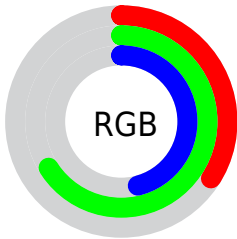

Distribution

- Red (34%)
- Green (66%)
- Blue (46%)