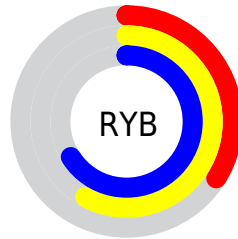

- Red (34%)
- Yellow (58%)
- Blue (66%)