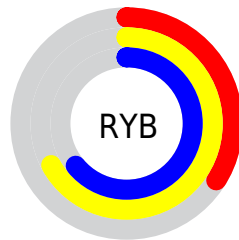

- Red (34%)
- Yellow (67%)
- Blue (64%)