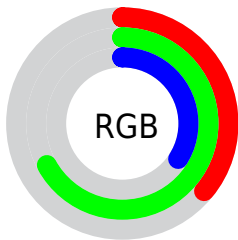

Distribution

- Red (36%)
- Green (67%)
- Blue (34%)