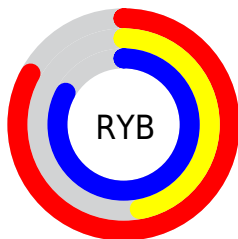

Red (83%)

Yellow (47%)

Blue (83%)