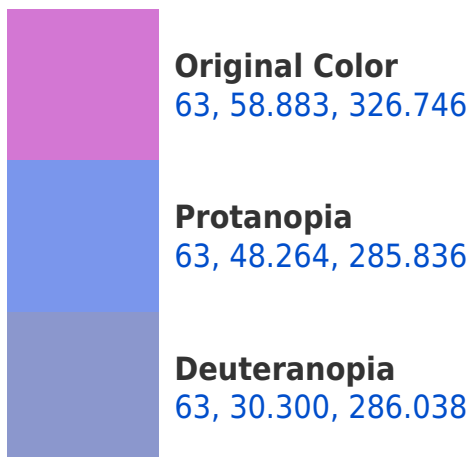

## Background

This preview shows how black text looks on a background with the CIELCh color 63, 58.883, 326.746.

This preview shows how white text looks on a background with the CIELCh color 63, 58.883, 326.746.

## Dichromacy

**Tritanopia**  
63, 27.962, 11.151

# Trichromacy

**Original Color**  
63, 58.883, 326.746

**Protanomaly**  
62, 49.659, 300.517

**Deuteranomaly**  
62, 39.265, 306.799

**Tritanomaly**  
63, 36.349, 346.192

# Monochromacy

**Original Color**  
63, 58.883, 326.746

**Achromatopsia**  
65, 0.008, 296.813

**Achromatomaly**  
63, 22.633, 324.648