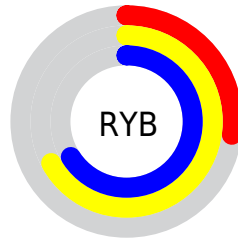

## Conversions Part 2

<b>Format</b>	<b>Color</b>
<a href="#">RYB</a>	<a href="#">70, 172, 168</a>
Decimal	<a href="#">4893766</a>
CIELab	<a href="#">63.00, -49.14, 43.16</a>
CIELCh	<a href="#">63, 65.404, 138.708</a>
Yxy	<a href="#">31.5869, 0.3065, 0.5148</a>
Android (android.graphics.Color)	<a href="#">4283083846 (0xFF4AAC46)</a>
YUV	<a href="#">131.0700, -30.1075, -50.0504</a>
Hunter-Lab	<a href="#">56.2022, -38.6130, 27.7750</a>

# Details

The CIELCh color **63, 65.404, 138.708** is a dark color, and the websafe version is hex **339933**. A complement of this color would be **47, 65.058, 326.149**, and the grayscale version is **55, 0.007, 296.813**.

A 20% lighter version of the original color is **83, 65.143, 138.905**, and **43, 64.897, 138.064** is the 20% darker color. If you saturate the color by 10%, you get **62, 74.113, 137.716**, and if you desaturate by 10%, it is **64, 55.476, 139.711**.

# Distribution

- Red (29%)
- Green (67%)
- Blue (27%)

- Red (27%)
- Yellow (67%)
- Blue (66%)

- Cyan (57%)
- Magenta (0%)
- Yellow (59%)
- Black (32%)

- Cyan (71%)
- Magenta (32%)
- Yellow (72%)