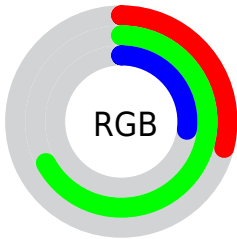

Distribution

- Red (29%)
- Green (67%)
- Blue (27%)