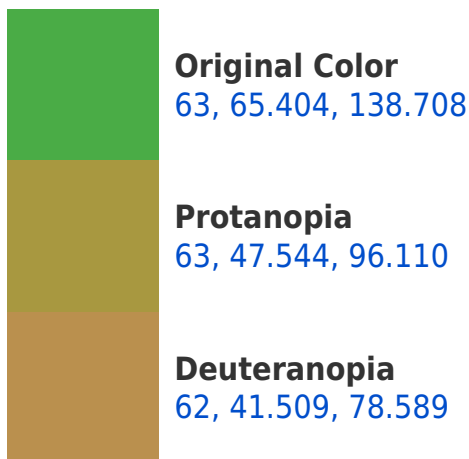

## **Background**

This preview shows how black text looks on a background with the CIELCh color 63, 65.404, 138.708.

This preview shows how white text looks on a background with the CIELCh color 63, 65.404, 138.708.

## Dichromacy

**Tritanopia**  
63, 21.518, 217.723

# Trichromacy

**Original Color**  
63, 65.404, 138.708

**Protanomaly**  
62, 50.357, 117.351

**Deuteranomaly**  
61, 42.732, 110.762

**Tritanomaly**  
63, 31.821, 166.010

# Monochromacy

**Original Color**  
63, 65.404, 138.708

**Achromatopsia**  
55, 0.007, 296.813

**Achromatomaly**  
57, 25.478, 142.153