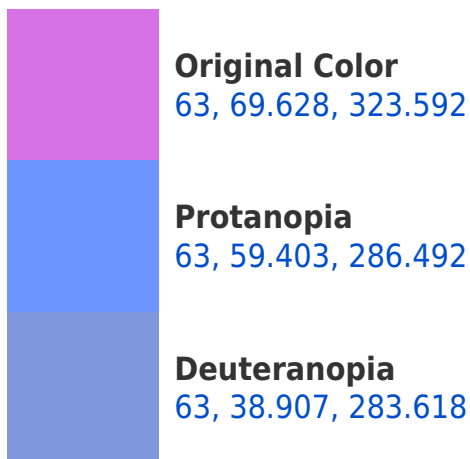

## Background

This preview shows how black text looks on a background with the CIELCh color 63, 69.628, 323.592.

This preview shows how white text looks on a background with the CIELCh color 63, 69.628, 323.592.

## Dichromacy

**Tritanopia**  
63, 28.806, 11.602

# Trichromacy

**Original Color**  
63, 69.628, 323.592

**Protanomaly**  
62, 61.219, 299.252

**Deuteranomaly**  
62, 48.339, 303.237

**Tritanomaly**  
63, 39.564, 343.032

# Monochromacy

**Original Color**  
63, 69.628, 323.592

**Achromatopsia**  
64, 0.008, 296.813

**Achromatomaly**  
63, 27.153, 322.255