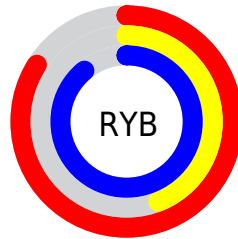

Red (84%)

Yellow (44%)

Blue (89%)