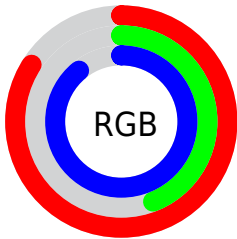

Distribution

Red (84%)

Green (44%)

Blue (89%)