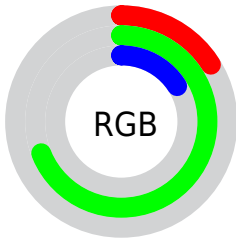

Distribution

- Red (16%)
- Green (69%)
- Blue (16%)