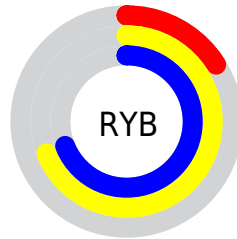

- Red (16%)
- Yellow (69%)
- Blue (69%)