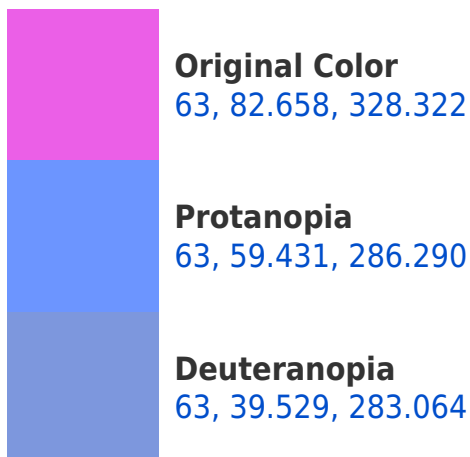

# Black Background

This preview shows how the CIELCh color 63, 82.658, 328.322 looks on a black background.

## Background

This preview shows how black text looks on a background with the CIELCh color 63, 82.658, 328.322.

This preview shows how white text looks on a background with the CIELCh color 63, 82.658, 328.322.

## Dichromacy

**Tritanopia**  
63, 41.974, 17.656

# Trichromacy

**Original Color**  
63, 82.658, 328.322

**Protanomaly**  
61, 66.158, 302.889

**Deuteranomaly**  
61, 53.994, 306.795

**Tritanomaly**  
62, 51.467, 350.519