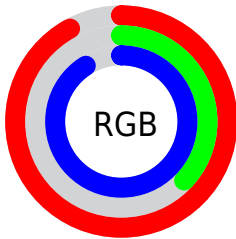

Distribution

- Red (92%)
- Green (37%)
- Blue (91%)