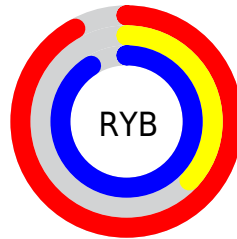

- Red (92%)
- Yellow (37%)
- Blue (91%)