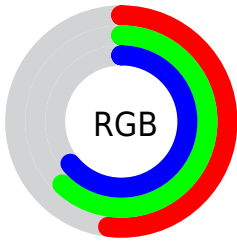

Distribution

Red (52%)

Green (62%)

Blue (64%)