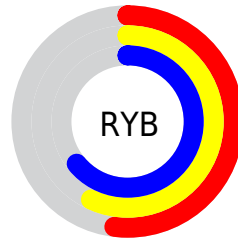

## Conversions Part 2

Format	Color
<a href="#">RYB</a>	<a href="#">132, 146, 162</a>
Decimal	<a href="#">8691106</a>
CIELab	<a href="#">63.00, -7.60, -5.53</a>
CIELCh	<a href="#">63, 9.401, 216.065</a>
Yxy	<a href="#">31.5869, 0.2851, 0.3210</a>
Android (android.graphics.Color)	<a href="#">4286881186</a> ( <a href="#">0xFF849DA2</a> )
YUV	<a href="#">150.0950, 5.8692, -15.8693</a>
Hunter-Lab	<a href="#">56.2022, -9.2443, -1.5456</a>

# Details

The CIELCh color  $63, 9.401, 216.065$  is a light color, and the websafe version is hex  $999999$ . A complement of this color would be  $59, 10.612, 35.662$ , and the grayscale version is  $62, 0.008, 296.813$ .

A 20% lighter version of the original color is  $83, 9.659, 214.753$ , and  $43, 9.378, 213.359$  is the 20% darker color. If you saturate the color by 10%, you get  $61, 14.003, 216.421$ , and if you desaturate by 10%, it is  $65, 4.448, 215.882$ .

# Distribution

Red (52%)

Green (62%)

Blue (64%)

Red (52%)

Yellow (57%)

Blue (64%)

Cyan (19%)