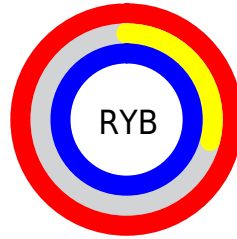

## Conversions Part 2

<b>Format</b>	<b>Color</b>
<b>R<sub>YB</sub></b>	253, 73, 253
Decimal	16599549
CIE <sub>Lab</sub>	64.00, 85.78, -53.97
CIE <sub>LCh</sub>	64, 101.347, 327.824
Yxy	32.8017, 0.3200, 0.1729
Android (android.graphics.Color)	4294789629 (0xFFFD49FD)
YUV	147.3400, 52.0904, 92.6638
Hunter-Lab	57.2727, 88.9935, -59.4799

# Details

The CIELCh color **64, 101.347, 327.824** is a light color, and the websafe version is hex **FF33FF**. The color can be described as light washed magenta. A complement of this color would be **88, 103.316, 137.907**, and the grayscale version is **61, 0.008, 296.813**.

A 20% lighter version of the original color is **74, 72.463, 326.894**, and **46, 94.887, 327.424** is the 20% darker color. If you saturate the color by 10%, you get **62, 108.735, 328.049**, and if you desaturate by 10%, it is **67, 91.161, 327.508**.

# Distribution

- Red (99%)
- Green (29%)
- Blue (99%)

- Red (99%)
- Yellow (29%)
- Blue (99%)

- Cyan (0%)
- Magenta (71%)
- Yellow (0%)
- Black (1%)

- Cyan (1%)
- Magenta (71%)
- Yellow (1%)