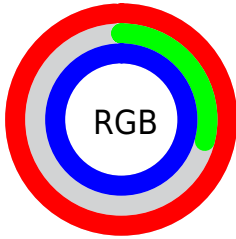

Distribution

- Red (99%)
- Green (29%)
- Blue (99%)