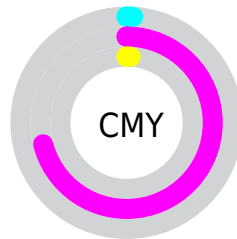

# Details

The CIELCh color **64, 101.347, 327.824** is a light color, and the websafe version is hex **FF33FF**. The color can be described as light washed magenta. A complement of this color would be **88, 103.316, 137.907**, and the grayscale version is **61, 0.008, 296.813**.

A 20% lighter version of the original color is **74, 72.463, 326.894**, and **46, 94.887, 327.424** is the 20% darker color. If you saturate the color by 10%, you get **62, 108.735, 328.049**, and if you desaturate by 10%, it is **67, 91.161, 327.508**.

# Distribution

- Red (99%)
- Green (29%)
- Blue (99%)

- Red (99%)
- Yellow (29%)
- Blue (99%)

- Cyan (0%)
- Magenta (71%)
- Yellow (0%)
- Black (1%)

- Cyan (1%)
- Magenta (71%)
- Yellow (1%)

# Brightness & Saturation Gradients

These gradients show how the CIELCh color 64, 101.347, 327.824 changes by changing the brightness by 10 percent. The first figure shows a shift by +10% for each color and the second figure -10%.