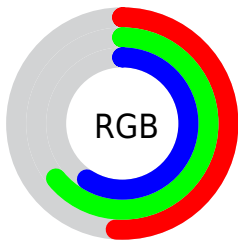

Distribution

- Red (51%)
- Green (64%)
- Blue (59%)