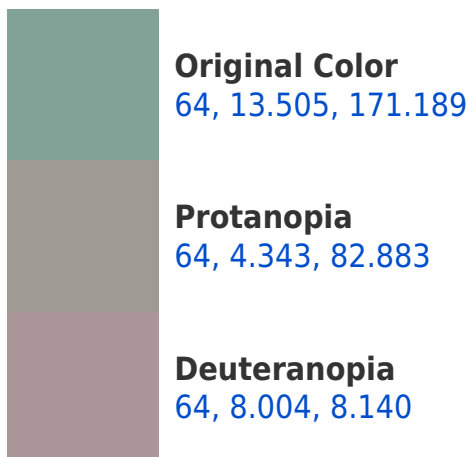

# Black Background

This preview shows how the CIELCh color 64, 13.505, 171.189 looks on a black background.

## **Background**

This preview shows how black text looks on a background with the CIELCh color 64, 13.505, 171.189.

This preview shows how white text looks on a background with the CIELCh color 64, 13.505, 171.189.

## Dichromacy

**Tritanopia**  
64, 11.248, 239.137

# Trichromacy

**Original Color**  
64, 13.505, 171.189

**Protanomaly**  
64, 6.127, 144.157

**Deuteranomaly**  
64, 1.168, 90.723

**Tritanomaly**  
64, 9.937, 211.650