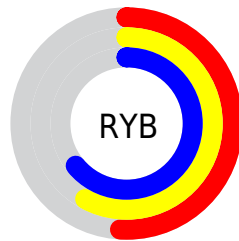

- Red (51%)
- Yellow (58%)
- Blue (64%)