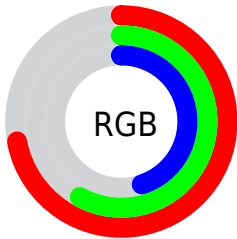

Distribution

Red (72%)

Green (58%)

Blue (45%)