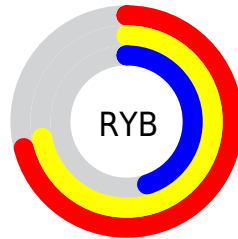

# Details

The CIELCh color **64, 24.553, 71.506** is a light color, and the websafe version is hex **CC9966**. A complement of this color would be **60, 22.197, 262.502**, and the grayscale version is **64, 0.008, 296.813**.

A 20% lighter version of the original color is **84, 24.583, 71.558**, and **44, 24.426, 70.336** is the 20% darker color. If you saturate the color by 10%, you get **61, 31.761, 70.237**, and if you desaturate by 10%, it is **67, 17.632, 72.772**.

# Distribution

Red (72%)

Green (58%)

Blue (45%)

Red (71%)

Yellow (72%)

Blue (45%)

Cyan (0%)