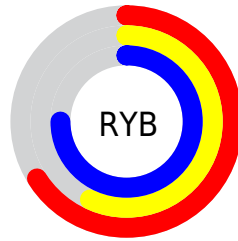

- Red (66%)
- Yellow (57%)
- Blue (75%)