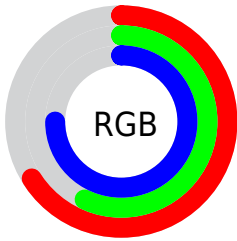

Distribution

- Red (66%)
- Green (57%)
- Blue (75%)