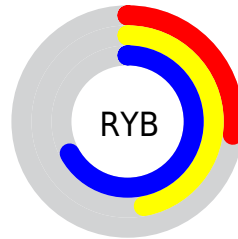

## Conversions Part 2

Format	Color
<a href="#">RYB</a>	<a href="#">68, 120, 170</a>
Decimal	<a href="#">4500133</a>
CIELab	<a href="#">64.00, -30.41, -6.25</a>
CIELCh	<a href="#">64, 31.046, 191.613</a>
Yxy	<a href="#">32.8017, 0.2431, 0.3374</a>
Android (android.graphics.Color)	<a href="#">4282690213 (0xFF44AAA5)</a>
YUV	<a href="#">138.9320, 12.8515, -62.2074</a>
Hunter-Lab	<a href="#">57.2727, -26.5664, -2.1394</a>

# Details

The CIELCh color **64, 31.046, 191.613** is a dark color, and the websafe version is hex **339999**. A complement of this color would be **43, 46.205, 23.791**, and the grayscale version is **58, 0.007, 296.813**.

A 20% lighter version of the original color is **84, 31.108, 191.408**, and **44, 28.928, 191.470** is the 20% darker color. If you saturate the color by 10%, you get **64, 34.030, 191.023**, and if you desaturate by 10%, it is **65, 27.302, 192.204**.

# Distribution

Red (27%)

Green (67%)

Blue (65%)

Red (27%)

Yellow (47%)

Blue (67%)

Cyan (60%)