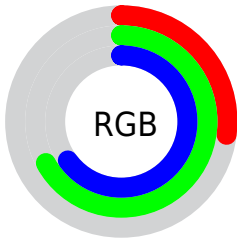

Distribution

Red (27%)

Green (67%)

Blue (65%)