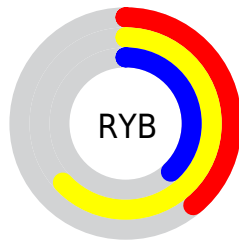

- Red (39%)
- Yellow (63%)
- Blue (38%)