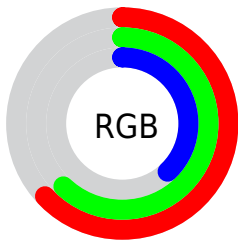

Distribution

- Red (63%)
- Green (62%)
- Blue (38%)