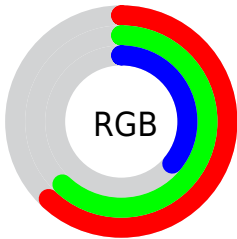

Distribution

Red (62%)

Green (62%)

Blue (36%)