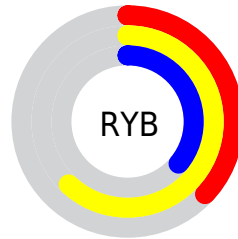

## Conversions Part 2

Format	Color
<a href="#">RYB</a>	<a href="#">94, 159, 93</a>
Decimal	<a href="#">10460765</a>
CIELab	<a href="#">64.00, -9.51, 34.03</a>
CIELCh	<a href="#">64, 35.337, 105.609</a>
Yxy	<a href="#">32.8017, 0.3736, 0.4275</a>
Android (android.graphics.Color)	<a href="#">4288650845 (0xFF9F9E5D)</a>
YUV	<a href="#">150.8890, -28.5393, 7.1133</a>
Hunter-Lab	<a href="#">57.2727, -10.8773, 24.2888</a>

# Details

The CIELCh color  $64, 35.337, 105.609$  is a dark color, and the websafe version is hex  $999966$ . A complement of this color would be  $43, 39.154, 295.101$ , and the grayscale version is  $63, 0.008, 296.813$ .

A 20% lighter version of the original color is  $84, 35.766, 105.760$ , and  $44, 35.340, 105.830$  is the 20% darker color. If you saturate the color by 10%, you get  $64, 43.271, 104.714$ , and if you desaturate by 10%, it is  $64, 27.043, 106.553$ .

# Distribution

Red (62%)

Green (62%)

Blue (36%)

Red (37%)

Yellow (62%)

Blue (36%)

Cyan (0%)