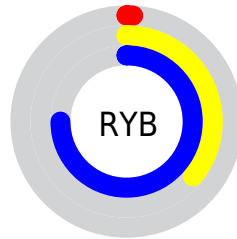

- Red (1%)
- Yellow (36%)
- Blue (75%)