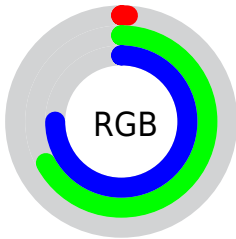

Distribution

- Red (1%)
- Green (67%)
- Blue (75%)