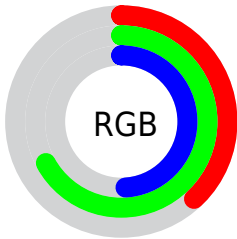

Distribution

- Red (38%)
- Green (67%)
- Blue (49%)