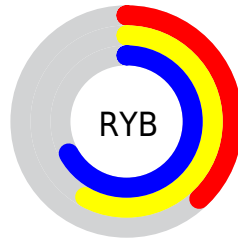

- Red (38%)
- Yellow (58%)
- Blue (67%)