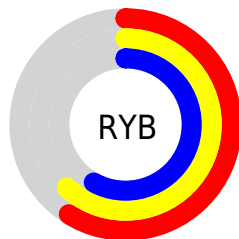

# Details

The CIELCh color **64, 4.585, 94.825** is a light color, and the websafe version is hex **999999**. A complement of this color would be **62, 4.612, 276.568**, and the grayscale version is **64, 0.008, 296.813**.

A 20% lighter version of the original color is **84, 4.439, 90.375**, and **44, 4.932, 94.488** is the 20% darker color. If you saturate the color by 10%, you get **62, 11.263, 93.666**, and if you desaturate by 10%, it is **66, 1.996, 276.123**.

# Distribution

Red (62%)

Green (61%)

Blue (58%)

Red (59%)

Yellow (62%)

Blue (58%)

Cyan (0%)