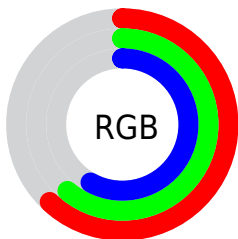

Distribution

Red (62%)

Green (61%)

Blue (58%)