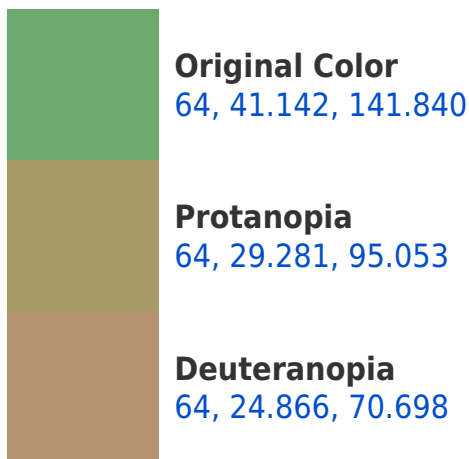

## **Background**

This preview shows how black text looks on a background with the CIELCh color 64, 41.142, 141.840.

This preview shows how white text looks on a background with the CIELCh color 64, 41.142, 141.840.

## Dichromacy

**Tritanopia**  
64, 15.243, 226.986

# Trichromacy

**Original Color**  
64, 41.142, 141.840

**Protanomaly**  
64, 31.175, 117.754

**Deuteranomaly**  
63, 24.784, 107.451

**Tritanomaly**  
64, 19.258, 173.727

# Monochromacy

**Original Color**  
64, 41.142, 141.840

**Achromatopsia**  
60, 0.008, 296.813

**Achromatomaly**  
61, 15.135, 143.596