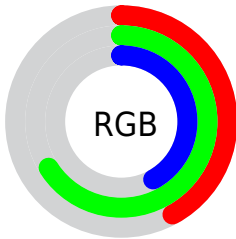

Distribution

Red (42%)

Green (66%)

Blue (42%)