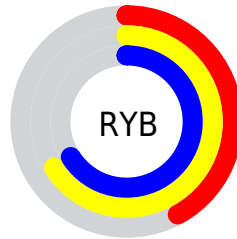

# Details

The CIELCh color **64, 41.142, 141.840** is a dark color, and the websafe version is hex **669966**. A complement of this color would be **54, 41.101, 326.342**, and the grayscale version is **60, 0.008, 296.813**.

A 20% lighter version of the original color is **84, 41.284, 141.703**, and **44, 40.798, 142.175** is the 20% darker color. If you saturate the color by 10%, you get **63, 52.013, 140.852**, and if you desaturate by 10%, it is **65, 29.840, 142.712**.

# Distribution

Red (42%)

Green (66%)

Blue (42%)

Red (42%)

Yellow (66%)

Blue (66%)

Cyan (36%)