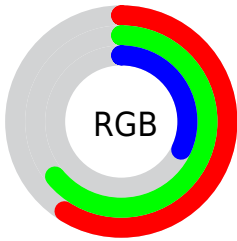

Distribution

- Red (59%)
- Green (64%)
- Blue (32%)