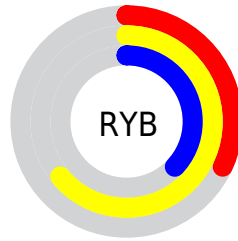

- Red (32%)
- Yellow (64%)
- Blue (37%)