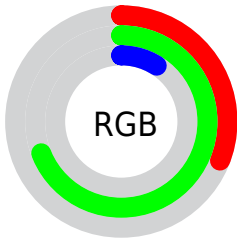

Distribution

Red (31%)

Green (69%)

Blue (9%)