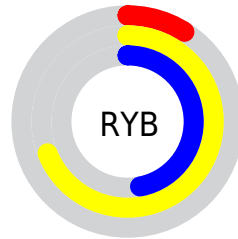

## Conversions Part 2

<b>Format</b>	<b>Color</b>
<a href="#">RYB</a>	<a href="#">22, 176, 120</a>
Decimal	<a href="#">5156886</a>
CIELab	<a href="#">64.00, -53.18, 61.36</a>
CIELCh	<a href="#">64, 81.204, 130.915</a>
Yxy	<a href="#">32.8017, 0.3265, 0.5678</a>
Android (android.graphics.Color)	<a href="#">4283346966 (0xFF4EB016)</a>
YUV	<a href="#">129.1420, -52.8210, -44.8515</a>
Hunter-Lab	<a href="#">57.2727, -41.4408, 33.7665</a>

# Details

The CIELCh color **64, 81.204, 130.915** is a dark color, and the websafe version is hex **339900**. A complement of this color would be **33, 86.818, 316.140**, and the grayscale version is **54, 0.007, 296.813**.

A 20% lighter version of the original color is **84, 81.018, 130.909**, and **44, 69.413, 136.016** is the 20% darker color. If you saturate the color by 10%, you get **64, 85.135, 131.622**, and if you desaturate by 10%, it is **64, 75.377, 130.623**.

# Distribution

Red (31%)

Green (69%)

Blue (9%)

Red (9%)

Yellow (69%)

Blue (47%)

Cyan (56%)