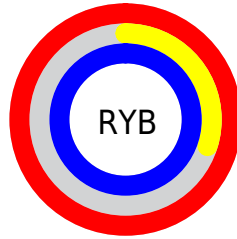

- Red (100%)
- Yellow (30%)
- Blue (100%)