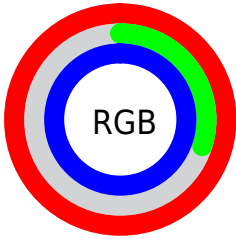

Distribution

- Red (100%)
- Green (30%)
- Blue (100%)