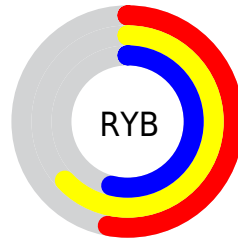

# Details

The CIELCh color  $65, 13.271, 112.225$  is a light color, and the websafe version is hex  $999999$ . A complement of this color would be  $57, 13.722, 294.824$ , and the grayscale version is  $65, 0.008, 296.813$ .

A 20% lighter version of the original color is  $85, 13.613, 112.181$ , and  $45, 13.609, 111.936$  is the 20% darker color. If you saturate the color by 10%, you get  $65, 22.018, 111.403$ , and if you desaturate by 10%, it is  $65, 4.443, 113.048$ .

# Distribution

Red (62%)

Green (63%)

Blue (53%)

Red (53%)

Yellow (63%)

Blue (54%)

Cyan (1%)