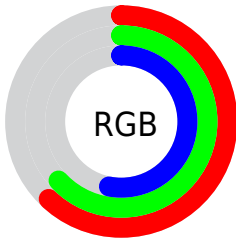

Distribution

Red (62%)

Green (63%)

Blue (53%)