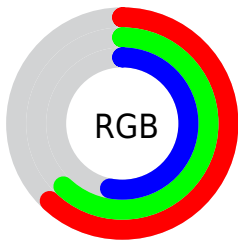

Distribution

Red (62%)

Green (62%)

Blue (53%)