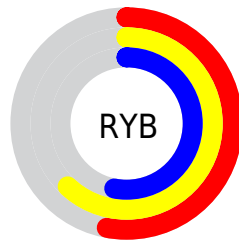

A 20% lighter version of the original color is  $85, 14.117, 108.960$ , and  $45, 14.191, 109.929$  is the 20% darker color. If you saturate the color by 10%, you get  $65, 22.505, 107.748$ , and if you desaturate by 10%, it is  $65, 5.017, 109.637$ .

# Distribution

Red (62%)

Green (62%)

Blue (53%)

Red (53%)

Yellow (62%)

Blue (53%)

Cyan (0%)

Magenta (0%)

Yellow (16%)

Black (38%)

Cyan (38%)

Magenta (38%)

Yellow (47%)